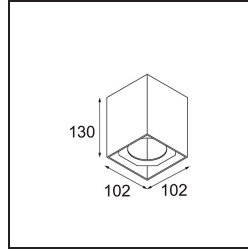

Date

Customer

Project

Type

Smart Box Surface 82 1x 1800-3000K WD Trailing Edge DI White Structure

Specifications

Material	12514309
Colour Temperature	1800-3000K (Warm Dim)
Lifetime	L80B20 @50,000 Hours
Lamp Included	No
Number of Light Sources	1
Light Direction	Down
Optic	Reflector
Input Voltage	230V
Electrical Class	I
IP Rating	20
Glow wire rating (°C)	960
Dimming Protocol	Trailing Edge
Indoor/Outdoor	Indoor
Application	Ceiling
Mounting	Surface
Adjustability	Not Applicable
Primary Colour & Primary Finish	White, Structure
Gross weight (g)	789.0
Remark	<ul style="list-style-type: none"> • Smart spotlight not included • This is not a complete product. Smart Box, Smart Mask and Smart spotlight required. • This is not a complete product. Smart Box, Smart Mask and Smart spotlight required.

If recessed spotlights are a no-go for your project, but our Smart designs are still on top of your wish list, then Smart Box is your answer. You have the choice of a square or rectangular design, housing one or two spotlights. A larger Smart Box is also an option if you wish to include Smart 115 directional spotlights.