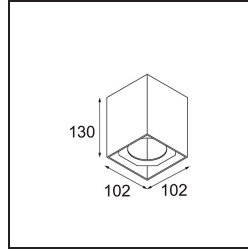

---

*Smart Box Surface 82 1x DALI DI Black Structure*

**Specifications**

Material	12514232
Lifetime	L80B20 @50,000 Hours
Lamp Included	No
Number of Light Sources	1
Light Direction	Down
Optic	Reflector
Input Voltage	230V
Electrical Class	I
IP Rating	20
Glow wire rating (°C)	960
Dimming Protocol	DALI
DALI Standard	DALI-2
Indoor/Outdoor	Indoor
Application	Ceiling
Mounting	Surface
Adjustability	Not Applicable
Primary Colour & Primary Finish	Black, Structure
Gross weight (g)	873.0
Remark	<ul style="list-style-type: none"> <li>• Smart spotlight not included</li> <li>• This is not a complete product. Smart Box, Smart Mask and Smart spotlight required.</li> <li>• This is not a complete product. Smart Box, Smart Mask and Smart spotlight required.</li> </ul>