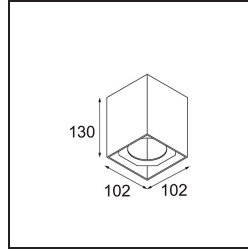

Date _____

Customer _____

Project _____

Type _____

Smart Box Surface 82 1x 1-10V/Push-Dim DI White Structure

Specifications

Material	12514109
Lifetime	L80B20 @50,000 Hours
Lamp Included	No
Number of Light Sources	1
Light Direction	Down
Optic	Reflector
Input Voltage	230V
Electrical Class	I
IP Rating	20
Glow wire rating (°C)	960
Dimming Protocol	1-10V, Push-Dim
Indoor/Outdoor	Indoor
Application	Ceiling
Mounting	Surface
Adjustability	Not Applicable
Primary Colour & Primary Finish	White, Structure
Gross weight (g)	835.0
Remark	<ul style="list-style-type: none"> • Smart spotlight not included • This is not a complete product. Smart Box, Smart Mask and Smart spotlight required. • This is not a complete product. Smart Box, Smart Mask and Smart spotlight required.

If recessed spotlights are a no-go for your project, but our Smart designs are still on top of your wish list, then Smart Box is your answer. You have the choice of a square or rectangular design, housing one or two spotlights. A larger Smart Box is also an option if you wish to include Smart 115 directional spotlights.