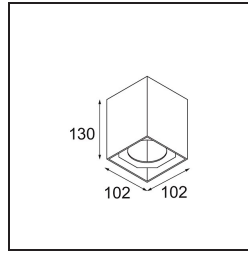

Date _____

Customer _____

Project _____

Type _____

Smart Box Surface 82 1x Trailing Edge DI White Structure

Specifications

Material	12514009
Lifetime	L80B20 @50,000 Hours
Lamp Included	No
Number of Light Sources	1
Light Direction	Down
Optic	Reflector
Input Voltage	230V
Electrical Class	I
IP Rating	20
Glow wire rating (°C)	960
Dimming Protocol	Trailing Edge
Indoor/Outdoor	Indoor
Application	Ceiling
Mounting	Surface
Adjustability	Not Applicable
Primary Colour & Primary Finish	White, Structure
Gross weight (g)	760.0
Remark	<ul style="list-style-type: none"> • Smart spotlight not included • This is not a complete product. Smart Box, Smart Mask and Smart spotlight required. • This is not a complete product. Smart Box, Smart Mask and Smart spotlight required.

If recessed spotlights are a no-go for your project, but our Smart designs are still on top of your wish list, then Smart Box is your answer. You have the choice of a square or rectangular design, housing one or two spotlights. A larger Smart Box is also an option if you wish to include Smart 115 directional spotlights.