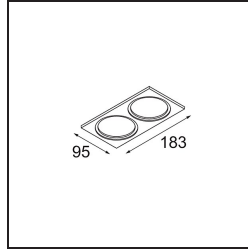

Date _____
Customer _____
Project _____
Type _____

Mask Smart 82 2x Gold Matt

Specifications

Material	12500146
Lamp Included	No
Number of Light Sources	2
Light Direction	Down
Optic	Reflector
IP Rating	20
Glow wire rating (°C)	960
Indoor/Outdoor	Indoor
Application	Ceiling, Wall
Adjustability	Not Applicable
Primary Colour & Primary Finish	Gold, Matt
Gross weight (g)	121.0