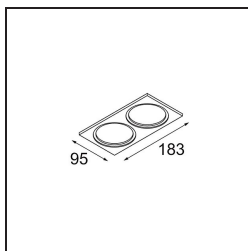

Date \_\_\_\_\_  
Customer \_\_\_\_\_  
Project \_\_\_\_\_  
Type \_\_\_\_\_

*Mask Smart 82 2x Gold Matt*

**Specifications**

Material	12500146
Lamp Included	No
Number of Light Sources	2
Light Direction	Down
Optic	Reflector
IP Rating	20
Glow wire rating (°C)	960
Indoor/Outdoor	Indoor
Application	Ceiling, Wall
Adjustability	Not Applicable
Primary Colour & Primary Finish	Gold, Matt
Gross weight (g)	121.0

Specifications