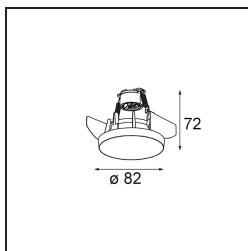

Date
Customer
Project
Type

Smart Kup Recessed 82 lx For Tube/Box GU10 Gold Matt

Specifications

Material	12480246
Light Source Type	GU10
Lifetime	L80B20 @50,000 Hours
Lamp Included	No
Number of Light Sources	1
Light Direction	Down
Optic	Reflector
Input Voltage	230V
Electrical Class	I
IP Rating	20
Glow wire rating (°C)	960
Indoor/Outdoor	Indoor
Application	Ceiling, Wall
Mounting	Recessed
Adjustability	Not Applicable
Distance to Lighted Object (m)	0,1
Primary Colour & Primary Finish	Gold, Matt
Gross weight (g)	125.0

Light distribution & beam diagram