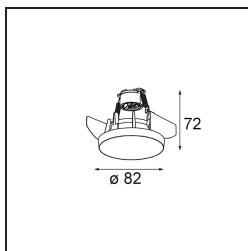

Date
Customer
Project
Type

Smart Kup Recessed 82 1x For Tube/Box GU10 White Structure

Specifications

Material	12480209
Light Source Type	GU10
Lifetime	L80B20 @50,000 Hours
Lamp Included	No
Number of Light Sources	1
Light Direction	Down
Optic	Reflector
Input Voltage	230V
Electrical Class	I
IP Rating	20
Glow wire rating (°C)	960
Indoor/Outdoor	Indoor
Application	Ceiling, Wall
Mounting	Recessed
Adjustability	Not Applicable
Distance to Lighted Object (m)	0,1
Primary Colour & Primary Finish	White, Structure
Gross weight (g)	125.0

Light distribution & beam diagram