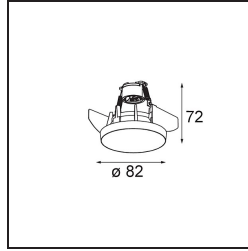

Date _____

Customer _____

Project _____

Type _____

Smart Kup Recessed 82 1x For Tube/Box GU10 Black Structure

Specifications

Material	12480232
Light Source Type	GU10
Lifetime	L80B20 @50,000 Hours
Lamp Included	No
Number of Light Sources	1
Light Direction	Down
Optic	Reflector
Input Voltage	230V
Electrical Class	I
IP Rating	20
Glow wire rating (°C)	960
Indoor/Outdoor	Indoor
Application	Ceiling, Wall
Mounting	Recessed
Adjustability	Not Applicable
Distance to Lighted Object (m)	0,1
Primary Colour & Primary Finish	Black, Structure
Gross weight (g)	125.0

Light distribution & beam diagram