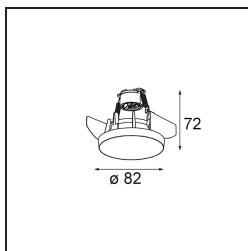

Date
Customer
Project
Type

Smart Kup Recessed 82 1x For Tube/Box GU10 Black Structure

Specifications

Material	12480232
Light Source Type	GU10
Lifetime	L80B20 @50,000 Hours
Lamp Included	No
Number of Light Sources	1
Light Direction	Down
Optic	Reflector
Input Voltage	230V
Electrical Class	I
IP Rating	20
Glow wire rating (°C)	960
Indoor/Outdoor	Indoor
Application	Ceiling, Wall
Mounting	Recessed
Adjustability	Not Applicable
Distance to Lighted Object (m)	0,1
Primary Colour & Primary Finish	Black, Structure
Gross weight (g)	125.0

Light distribution & beam diagram