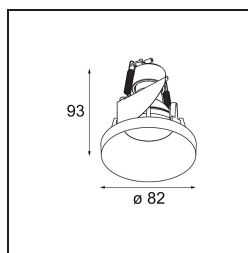

Smart Kup Recessed 82 1x GU10 Gold Matt

Specifications

Material	12480146
Light Source Type	GU10
Lifetime	L80B20 @50,000 Hours
Lamp Included	No
Number of Light Sources	1
Light Direction	Down
Optic	Reflector
Input Voltage	230V
Electrical Class	I
IP Rating	20
Glow wire rating (°C)	960
Indoor/Outdoor	Indoor
Application	Ceiling, Wall
Mounting	Recessed
Cut-out size (mm)	ø70
Mounting depth (mm)	110.0
Adjustability	Not Applicable
Distance to Lighted Object (m)	0,5
Primary Colour & Primary Finish	Gold, Matt
Gross weight (g)	175.0