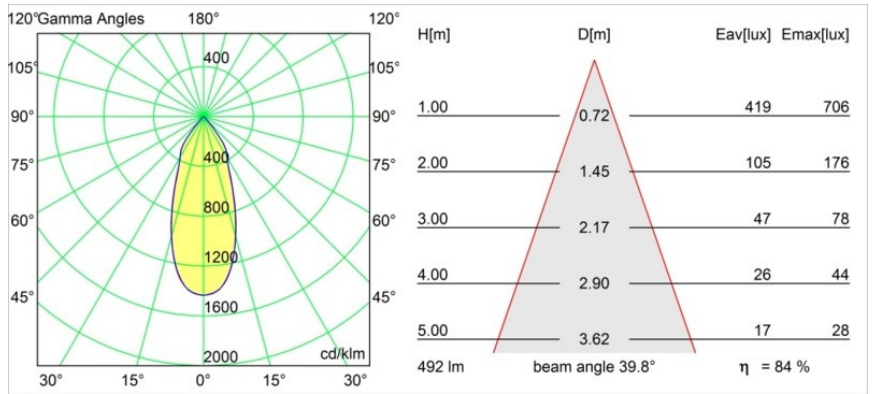

Light distribution & beam diagram