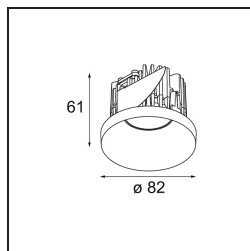

Specifications

Material	12474132
Light Source Type	LED
LED Type	BRIDGELUX WARMDIM 6W
LED technology	LED COB
CRI	Min. 95
Colour Temperature	1800-3000K (Warm Dim)
Lifetime	L80B10 @50,000 Hours
Lamp Included	Yes
Number of Light Sources	1
Binning (SDCM)	3
Light Direction	Down
Optic	Reflector
Measured beam angle (°)	25.0
Input Voltage	Constant Current Driver Required
Electrical Class	III
IP Rating	55
Glow wire rating (°C)	960
Indoor/Outdoor	Indoor
Application	Ceiling, Wall
Mounting	Recessed
Cut-out size (mm)	ø70
Mounting depth (mm)	100.0
Adjustability	Not Applicable
Distance to Lighted Object (m)	0,1
Primary Colour & Primary Finish	Black, Structure
Gross weight (g)	345.0
Drive current (mA)	350
Min. forward voltage (Vf)	15,5
Max. forward voltage (Vf)	18,5
Connected load (W)	6,0
Luminous flux per lamp (lm)	407
Efficacy (lm/W)	67
Glare rating	14
Remark	• 3500K on request