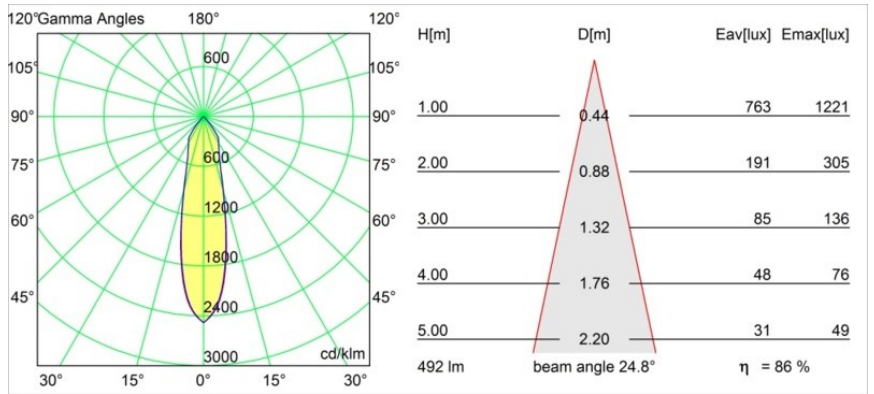

Light distribution & beam diagram