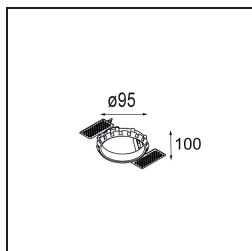

Specifications

Material	12473246
Light Source Type	LED
LED Type	BRIDGELUX WARMDIM 6W
LED technology	LED COB
CRI	Min. 95
Colour Temperature	1800-3000K (Warm Dim)
Lifetime	L80B10 @50,000 Hours
Lamp Included	Yes
Number of Light Sources	1
Binning (SDCM)	3
Light Direction	Down
Optic	Reflector
Measured beam angle (°)	40.0
Input Voltage	Constant Current Driver Required
Electrical Class	III
IP Rating	20
Glow wire rating (°C)	960
Indoor/Outdoor	Indoor
Application	Ceiling, Wall
Mounting	Recessed
Cut-out size (mm)	ø70
Mounting depth (mm)	100.0
Adjustability	Not Applicable
Distance to Lighted Object (m)	0,1
Primary Colour & Primary Finish	Gold, Matt
Gross weight (g)	345.0
Drive current (mA)	350
Min. forward voltage (Vf)	15,5
Max. forward voltage (Vf)	18,5
Connected load (W)	6,0
Luminous flux per lamp (lm)	441
Efficacy (lm/W)	73
Glare rating	15
Remark	• 3500K on request

Installation Accessories

- 10889830** Installation Housing 192x190x130

- 12290130** Plaster Kit 190X190 - 70 1x

12291030 Plaster Kit 210x190 - 70 2x

12500230 Ring Recessed 82 1x

Choose a required accessory