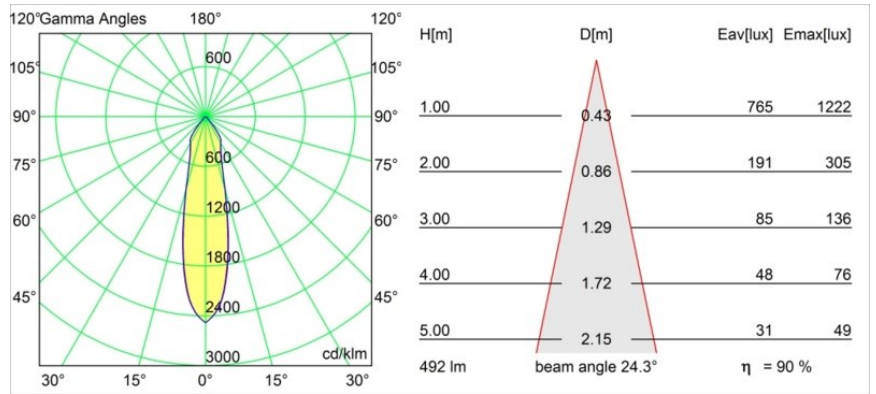

Light distribution & beam diagram