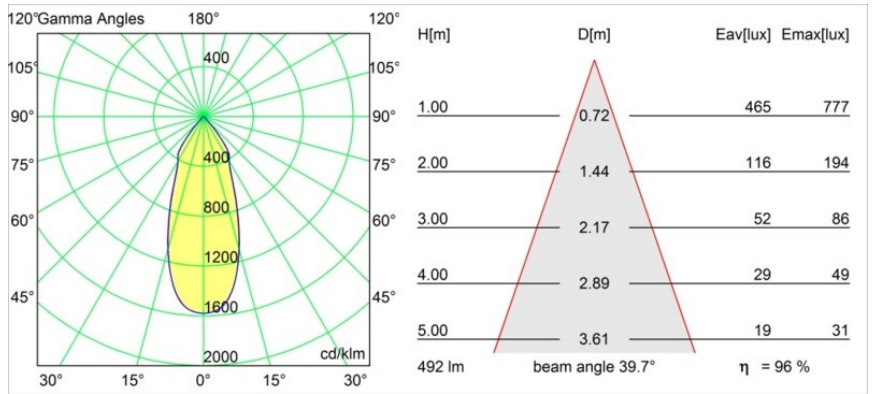

Light distribution & beam diagram