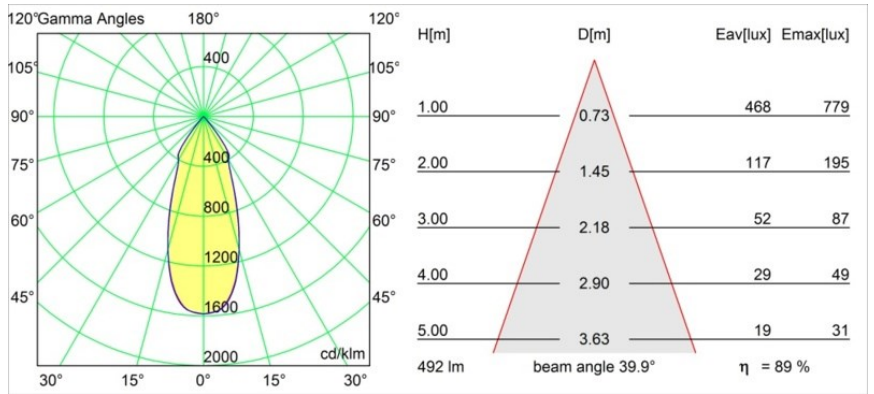

Light distribution & beam diagram