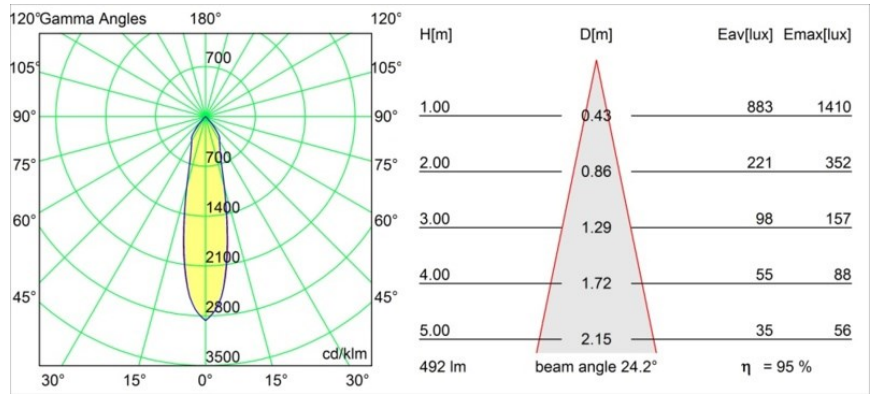

Light distribution & beam diagram