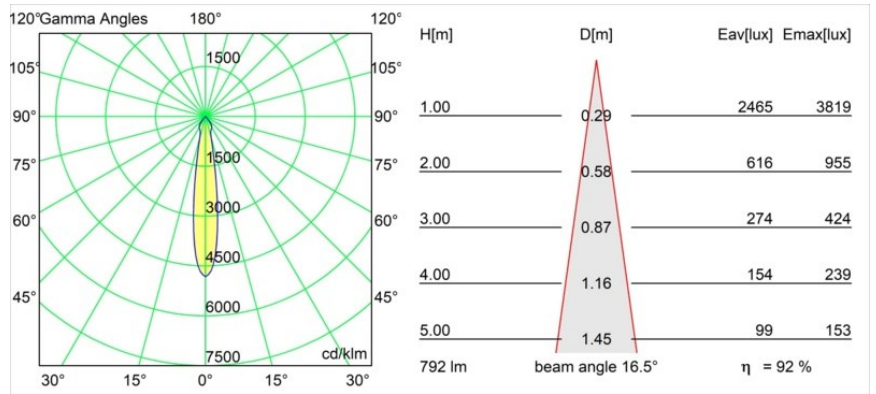

Light distribution & beam diagram