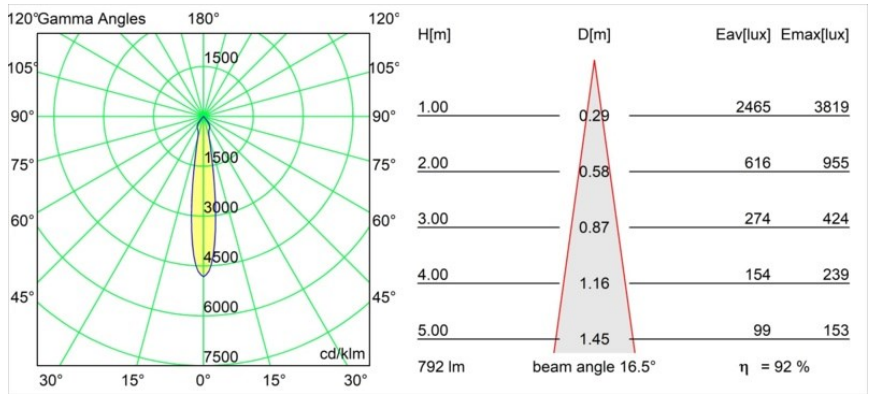

Light distribution & beam diagram