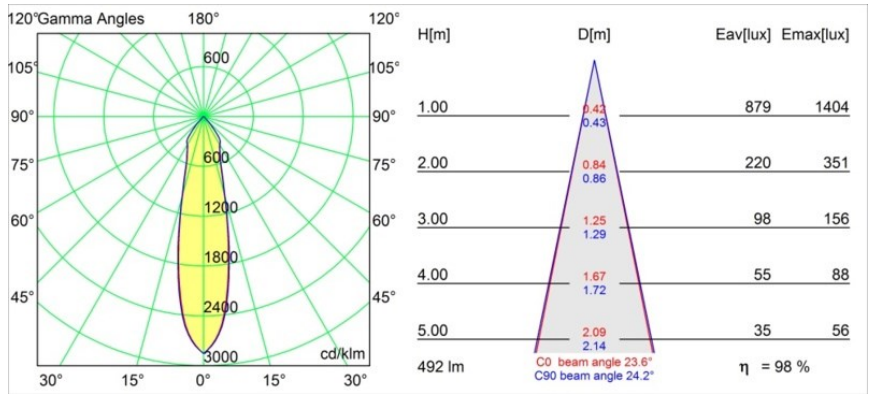

Light distribution & beam diagram