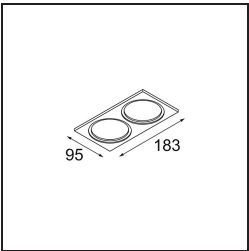

Date
Customer
Project
Type

*Smart Kup Recessed 82 1x LED 1800-3000K WD Medium DE White Structure*

**Specifications**

Material	12473109
Light Source Type	LED
LED Type	BRIDGELUX WARMDIM 6W
LED technology	LED COB
CRI	Min. 95
Colour Temperature	1800-3000K (Warm Dim)
Lifetime	L80B10 @50,000 Hours
Lamp Included	Yes
Number of Light Sources	1
Binning (SDCM)	3
Light Direction	Down
Optic	Reflector
Measured beam angle (°)	24.0
Input Voltage	Constant Current Driver Required
Electrical Class	III
IP Rating	20
Glow wire rating (°C)	960
Indoor/Outdoor	Indoor
Application	Ceiling, Wall
Mounting	Recessed
Cut-out size (mm)	ø70
Mounting depth (mm)	100.0
Adjustability	Not Applicable
Distance to Lighted Object (m)	0,1
Primary Colour & Primary Finish	White, Structure
Gross weight (g)	345.0
Drive current (mA)	350
Min. forward voltage (Vf)	15,5
Max. forward voltage (Vf)	18,5
Connected load (W)	6,0
Luminous flux per lamp (lm)	441
Efficacy (lm/W)	73
Glare rating	17
Remark	• 3500K on request

**TM30 & CRI diagram**

**Light distribution & beam diagram**

Diagrams

**Decorative Accessories**

- 12500032** Mask Smart 82 1x Black Structure
- 12500009** Mask Smart 82 1x White Structure
- 12500046** Mask Smart 82 1x Gold Matt
- 12500015** Mask Smart 82 1x Champagne Brushed
- 12500014** Mask Smart 82 1x Bronze Brushed
- 12500043** Mask Smart 82 1x Black Brushed
- 12500016** Mask Smart 82 1x Silver Bronze Brushed