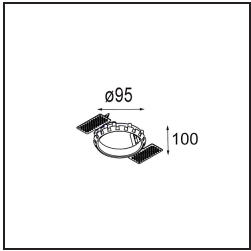

Accessori Installazione

- 10889830** Installation Housing 192x190x130

- 12290130** Plaster Kit 190X190 - 70 1x

12291030 Plaster Kit 210x190 - 70 2x

12500230 Ring Recessed 82 1x

Choose a required accessory