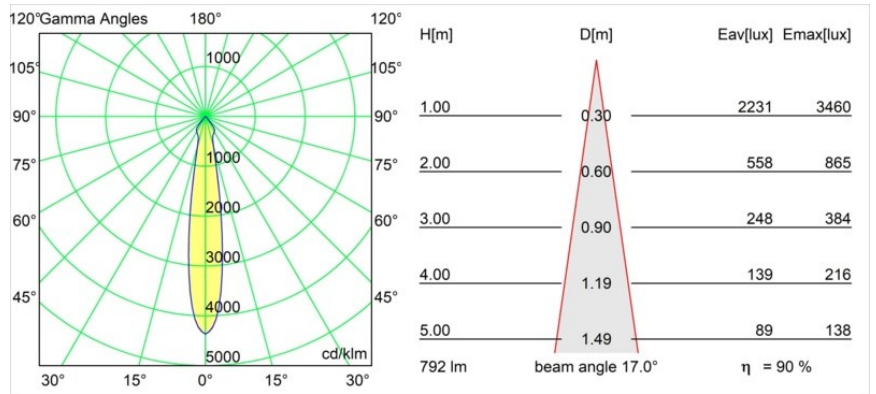

Light distribution & beam diagram