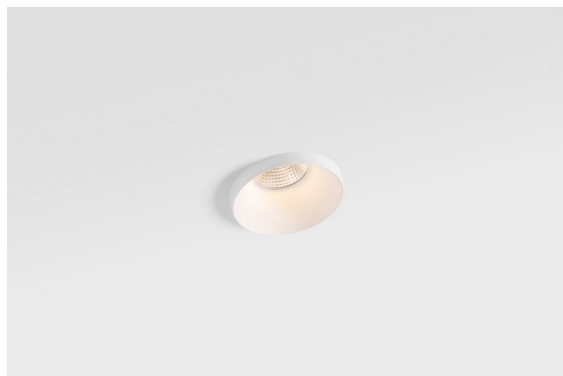

Date
Customer
Project
Type

Smart Kup Recessed 82 1x IP55 LED 4000K Spot DE White Structure

Specifications

Material	12472809
Light Source Type	LED
LED Type	BRIDGELUX V8G8
LED technology	LED COB
CRI	Min. 90
Colour Temperature	4000K
Lifetime	L80B10 @50,000 Hours
Lamp Included	Yes
Number of Light Sources	1
Binning (SDCM)	2
Light Direction	Down
Optic	Reflector
Measured beam angle (°)	17.0
Input Voltage	Constant Current Driver Required
Electrical Class	III
IP Rating	55
Glow wire rating (°C)	960
Indoor/Outdoor	Indoor
Application	Ceiling, Wall
Mounting	Recessed
Cut-out size (mm)	ø70
Mounting depth (mm)	100.0
Adjustability	Not Applicable
Distance to Lighted Object (m)	0,1
Primary Colour & Primary Finish	White, Structure
Gross weight (g)	345.0
Drive current (mA)	350 500 700
Min. forward voltage (Vf)	13,2 13,7 14,2
Max. forward voltage (Vf)	15,0 15,4 16,0
Connected load (W)	5,0 7,2 10,6
Luminous flux per lamp (lm)	573 721 926
Efficacy (lm/W)	105 100 87
Glare rating	17 18 19
Remark	• 3500K on request

The 3 original designs, Smart Kup, Lotis and Cake still manage to steal the hearts of interior designers. And this goes for the entire Smart family. Smart's accessibility and extreme versatility are arguably fit for any expression. Mix and match accent lighting, up and downlight, fixed or adjustable, a mosaic of shapes, sizes, colours and mounting options, and create a playful installation.

TM30 & CRI diagram

Light distribution & beam diagram

Decorative Accessories

- 12500032** Mask Smart 82 1x Black Structure
- 12500009** Mask Smart 82 1x White Structure
- 12500046** Mask Smart 82 1x Gold Matt
- 12500015** Mask Smart 82 1x Champagne Brushed
- 12500014** Mask Smart 82 1x Bronze Brushed
- 12500043** Mask Smart 82 1x Black Brushed
- 12500016** Mask Smart 82 1x Silver Bronze Brushed