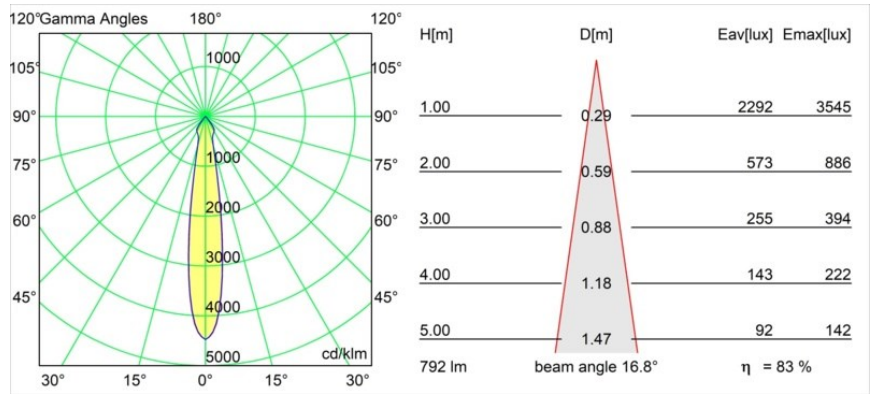

Light distribution & beam diagram