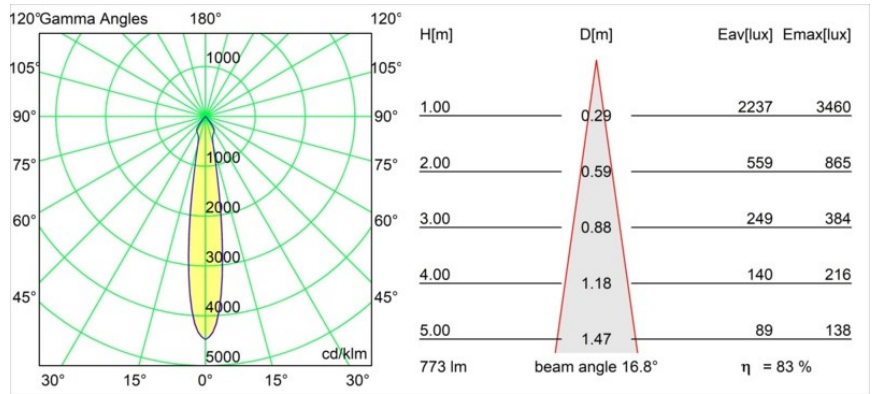

Light distribution & beam diagram