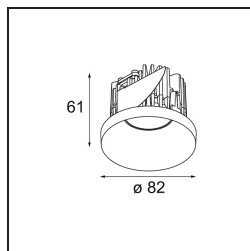

Specifications

Material	12472732
Light Source Type	LED
LED Type	BRIDGELUX V8G8
LED technology	LED COB
CRI	Min. 90
Colour Temperature	3000K
Lifetime	L80B10 @50,000 Hours
Lamp Included	Yes
Number of Light Sources	1
CIE flux code	98 100 100 100 84
Binning (SDCM)	2
Light Direction	Down
Optic	Reflector
Measured beam angle (°)	17.0
Input Voltage	Constant Current Driver Required
Electrical Class	III
IP Rating	55
Glow wire rating (°C)	960
Indoor/Outdoor	Indoor
Application	Ceiling, Wall
Mounting	Recessed
Cut-out size (mm)	ø70
Mounting depth (mm)	100.0
Adjustability	Not Applicable
Distance to Lighted Object (m)	0,1
Primary Colour & Primary Finish	Black, Structure
Gross weight (g)	345.0
Drive current (mA)	350 500 700
Min. forward voltage (Vf)	13,2 13,7 14,2
Max. forward voltage (Vf)	15,0 15,4 16,0
Connected load (W)	5,0 7,2 10,6
Luminous flux per lamp (lm)	483 648 833
Efficacy (lm/W)	97 90 79
Glare rating	15 16 17