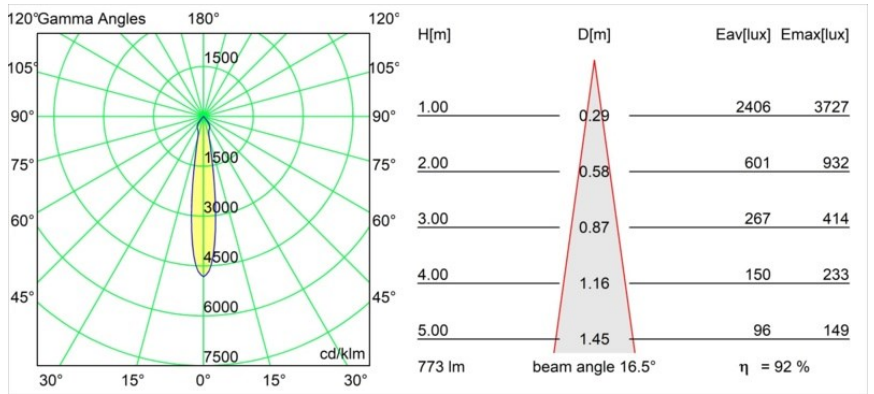

Light distribution & beam diagram