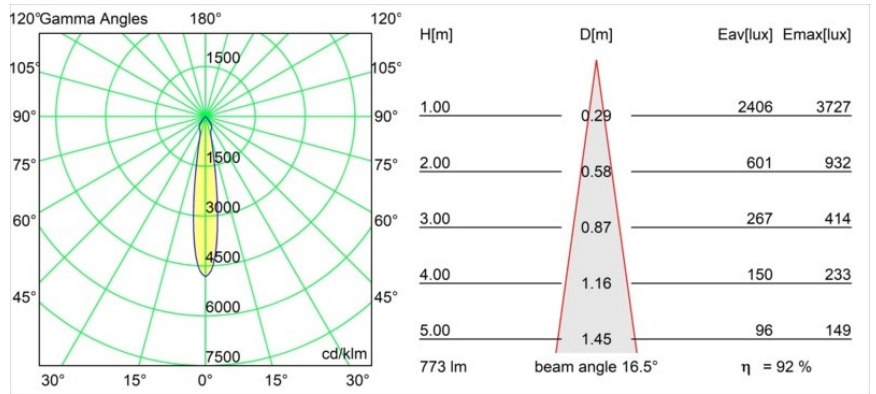

Light distribution & beam diagram