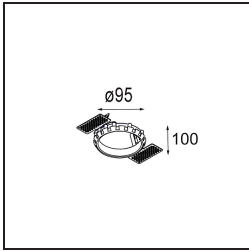

**Accessori Installazione**

- 10889830** Installation Housing 192x190x130

- 12290130** Plaster Kit 190X190 - 70 1x

**12291030** Plaster Kit 210x190 - 70 2x

**12500230** Ring Recessed 82 1x

Choose a required accessory