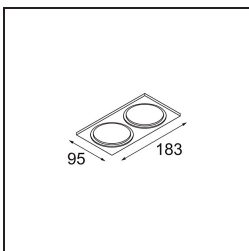

---

Remark

- 3500K su richiesta
-

**TM30 & CRI diagram**

**Light distribution & beam diagram**

**Accessori Decorativi**

- 12500032** Mask Smart 82 1x Black Structure
- 12500009** Mask Smart 82 1x White Structure
- 12500046** Mask Smart 82 1x Gold Matt
- 12500015** Mask Smart 82 1x Champagne Brushed
- 12500014** Mask Smart 82 1x Bronze Brushed
- 12500043** Mask Smart 82 1x Black Brushed
- 12500016** Mask Smart 82 1x Silver Bronze Brushed