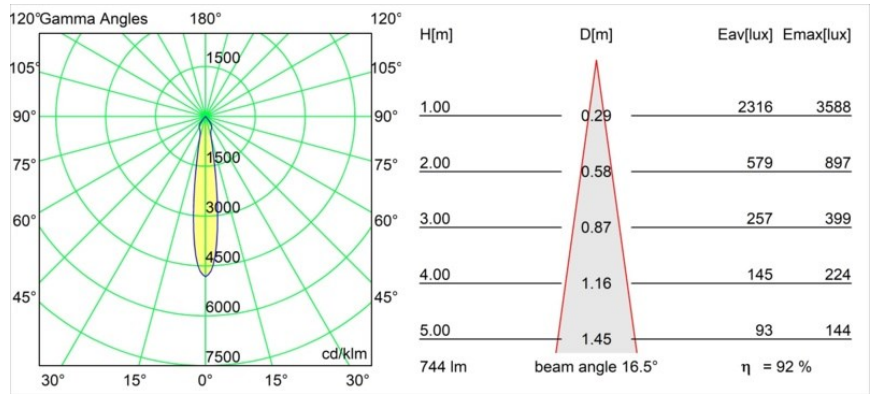

Light distribution & beam diagram