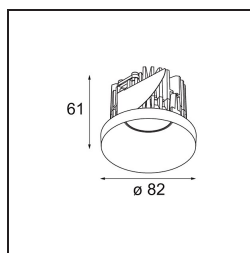

Date
Customer
Project
Type

Smart Kup Recessed 82 1x IP55 LED 3000K Spot DE White Structure

Specifications

Material	12472709
Light Source Type	LED
LED Type	BRIDGELUX V8G8
LED technology	LED COB
CRI	Min. 90
Colour Temperature	3000K
Lifetime	L80B10 @50,000 Hours
Lamp Included	Yes
Number of Light Sources	1
CIE flux code	93 98 100 100 91
Binning (SDCM)	2
Light Direction	Down
Optic	Reflector
Measured beam angle (°)	17.0
Input Voltage	Constant Current Driver Required
Electrical Class	III
IP Rating	55
Glow wire rating (°C)	960
Indoor/Outdoor	Indoor
Application	Ceiling, Wall
Mounting	Recessed
Cut-out size (mm)	ø70
Mounting depth (mm)	100.0
Adjustability	Not Applicable
Distance to Lighted Object (m)	0,1
Primary Colour & Primary Finish	White, Structure
Gross weight (g)	345.0
Drive current (mA)	350 500 700
Min. forward voltage (Vf)	13,2 13,7 14,2
Max. forward voltage (Vf)	15,0 15,4 16,0
Connected load (W)	5,0 7,2 10,6
Luminous flux per lamp (lm)	524 703 904
Efficacy (lm/W)	105 98 85
Glare rating	17 18 19