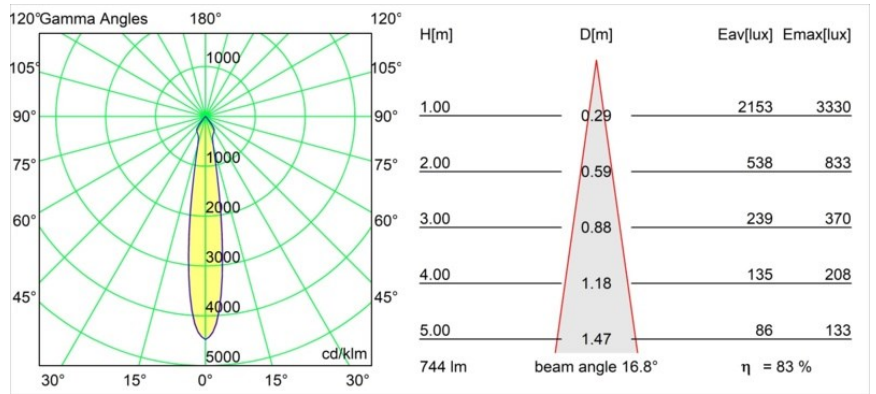

Light distribution & beam diagram