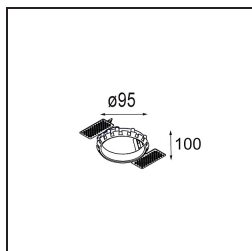

Accesorios Instalación

- 10889830** Installation Housing 192x190x130

- 12290130** Plaster Kit 190X190 - 70 1x

12291030 Plaster Kit 210x190 - 70 2x

12500230 Ring Recessed 82 1x

Choose a required accessory