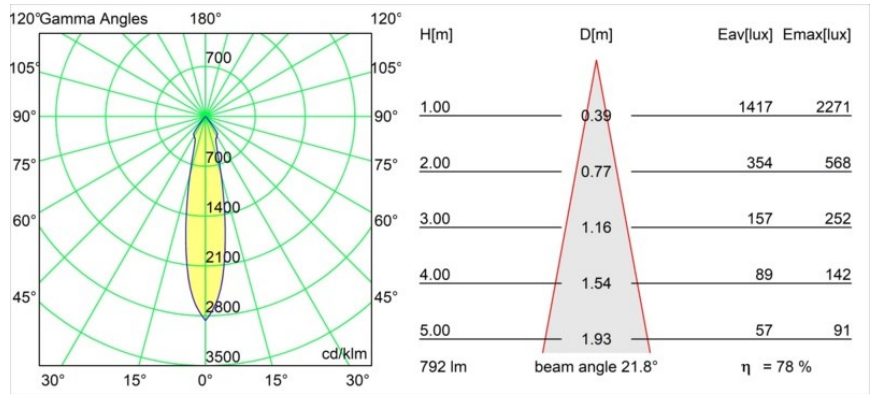

Light distribution & beam diagram