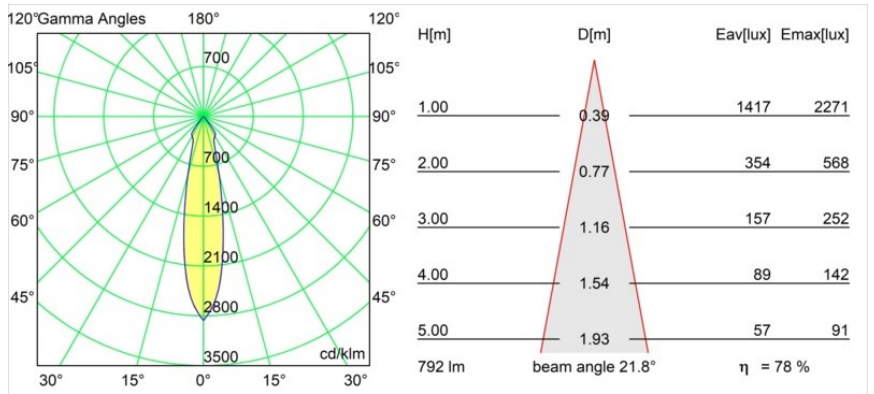

Light distribution & beam diagram