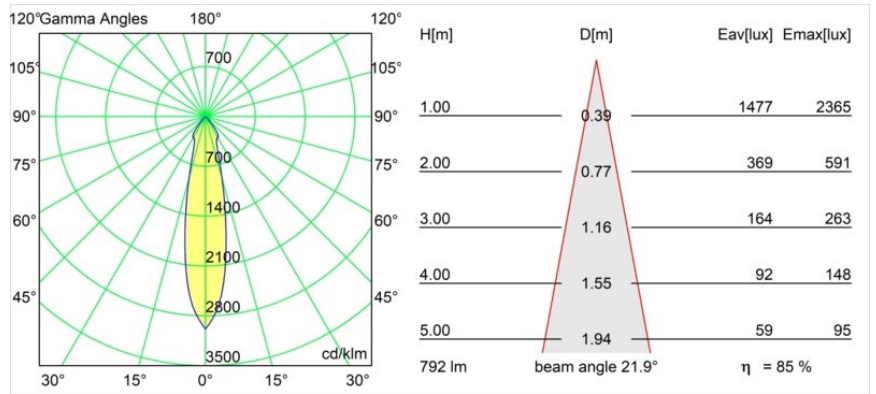

Light distribution & beam diagram