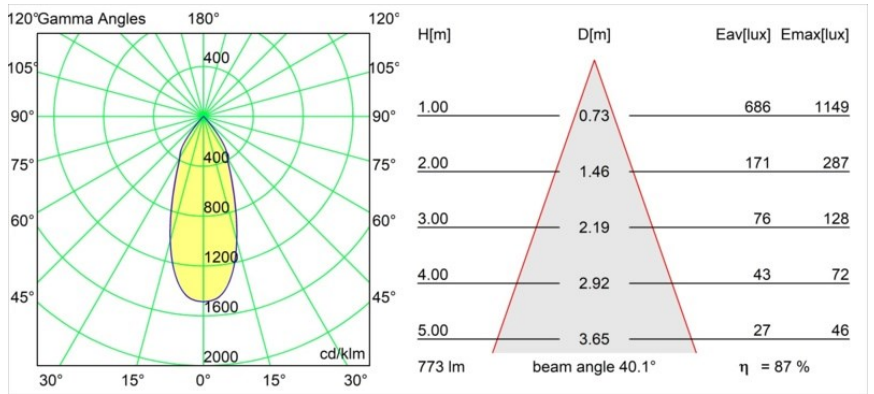

---

Livello abbagliamento	15	16	17
Remark	• 3500K su richiesta		

---

**TM30 & CRI diagram**

**Light distribution & beam diagram**

Diagrams

**Accessori Decorativi**

- 12500032** Mask Smart 82 1x Black Structure
- 12500009** Mask Smart 82 1x White Structure
- 12500046** Mask Smart 82 1x Gold Matt
- 12500015** Mask Smart 82 1x Champagne Brushed
- 12500014** Mask Smart 82 1x Bronze Brushed
- 12500043** Mask Smart 82 1x Black Brushed
- 12500016** Mask Smart 82 1x Silver Bronze Brushed