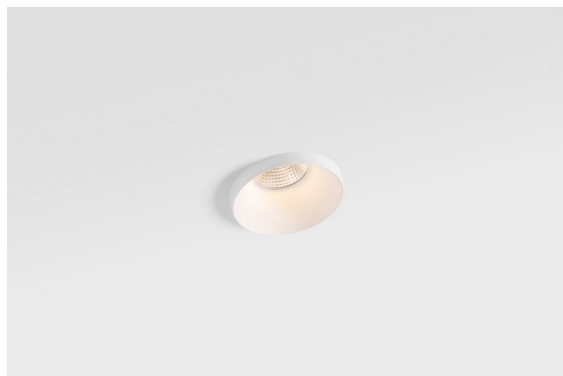

Date
Customer
Project
Type

Smart Kup Recessed 82 1x IP55 LED 4000K Medium DE White Structure

The 3 original designs, Smart Kup, Lotis and Cake still manage to steal the hearts of interior designers. And this goes for the entire Smart family. Smart's accessibility and extreme versatility are arguably fit for any expression. Mix and match accent lighting, up and downlight, fixed or adjustable, a mosaic of shapes, sizes, colours and mounting options, and create a playful installation.

Specifications

Material	12472509
Light Source Type	LED
LED Type	BRIDGELUX V8G8
LED technology	LED COB
CRI	Min. 90
Colour Temperature	4000K
Lifetime	L80B10 @50,000 Hours
Lamp Included	Yes
Number of Light Sources	1
Binning (SDCM)	2
Light Direction	Down
Optic	Reflector
Measured beam angle (°)	23.0
Input Voltage	Constant Current Driver Required
Electrical Class	III
IP Rating	55
Glow wire rating (°C)	960
Indoor/Outdoor	Indoor
Application	Ceiling, Wall
Mounting	Recessed
Cut-out size (mm)	ø70
Mounting depth (mm)	100.0
Adjustability	Not Applicable
Distance to Lighted Object (m)	0,1
Primary Colour & Primary Finish	White, Structure
Gross weight (g)	345.0
Drive current (mA)	500 350 700
Min. forward voltage (Vf)	13,7 13,2 14,2
Max. forward voltage (Vf)	15,4 15,0 16,0
Connected load (W)	7,2 5,0 10,6
Luminous flux per lamp (lm)	756 601 972
Efficacy (lm/W)	120 105 92
Glare rating	18 17 19
Remark	• 3500K on request

TM30 & CRI diagram

Light distribution & beam diagram

Decorative Accessories

- 12500032** Mask Smart 82 1x Black Structure
- 12500009** Mask Smart 82 1x White Structure
- 12500046** Mask Smart 82 1x Gold Matt
- 12500015** Mask Smart 82 1x Champagne Brushed
- 12500014** Mask Smart 82 1x Bronze Brushed
- 12500043** Mask Smart 82 1x Black Brushed
- 12500016** Mask Smart 82 1x Silver Bronze Brushed