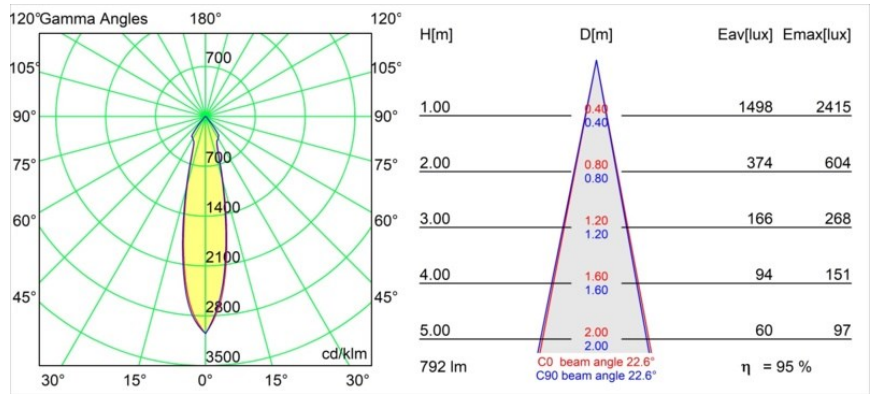

Light distribution & beam diagram