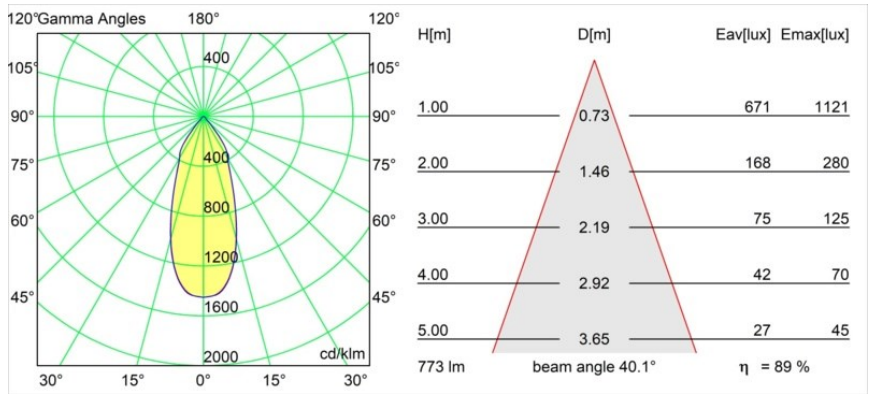

Light distribution & beam diagram