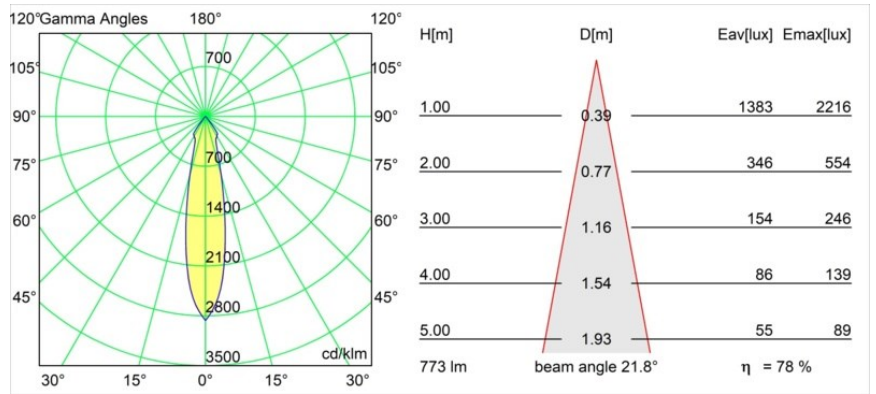

Light distribution & beam diagram