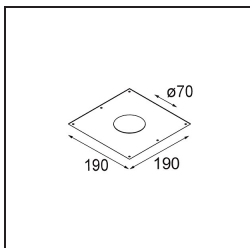

- **12290130** Plaster Kit 190X190 - 70 1x