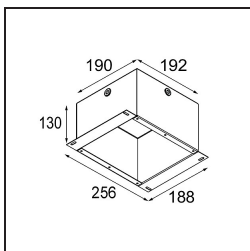

Accessori Installazione

- **10889830** Installation Housing 192x190x130