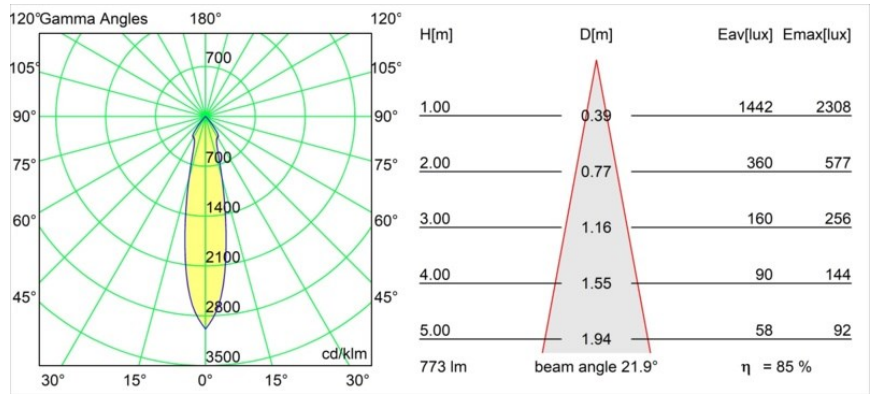

---

Remark

- 3500K on request
-

**TM30 & CRI diagram**

**Light distribution & beam diagram**

Diagrams

**Decorative Accessories**

- 12500032** Mask Smart 82 1x Black Structure
- 12500009** Mask Smart 82 1x White Structure
- 12500046** Mask Smart 82 1x Gold Matt
- 12500015** Mask Smart 82 1x Champagne Brushed
- 12500014** Mask Smart 82 1x Bronze Brushed
- 12500043** Mask Smart 82 1x Black Brushed
- 12500016** Mask Smart 82 1x Silver Bronze Brushed