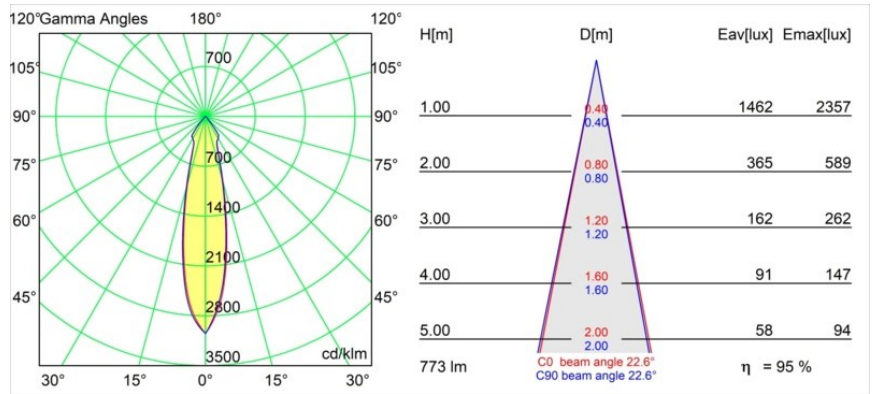

---

Livello abbagliamento	17	18	19
Remark	• 3500K su richiesta		

---

**TM30 & CRI diagram**

**Light distribution & beam diagram**

**Accessori Decorativi**

- 12500032** Mask Smart 82 1x Black Structure
- 12500009** Mask Smart 82 1x White Structure
- 12500046** Mask Smart 82 1x Gold Matt
- 12500015** Mask Smart 82 1x Champagne Brushed
- 12500014** Mask Smart 82 1x Bronze Brushed
- 12500043** Mask Smart 82 1x Black Brushed
- 12500016** Mask Smart 82 1x Silver Bronze Brushed