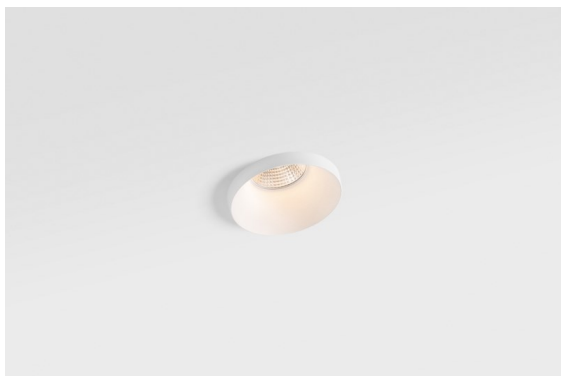

Date
Customer
Project
Type

*Smart Kup Recessed 82 1x IP55 LED 3000K Medium DE White Structure*

The 3 original designs, Smart Kup, Lotis and Cake still manage to steal the hearts of interior designers. And this goes for the entire Smart family. Smart's accessibility and extreme versatility are arguably fit for any expression. Mix and match accent lighting, up and downlight, fixed or adjustable, a mosaic of shapes, sizes, colours and mounting options, and create a playful installation.

**Specifications**

Material	12472309
Light Source Type	LED
LED Type	BRIDGELUX V8G8
LED technology	LED COB
CRI	Min. 90
Colour Temperature	3000K
Lifetime	L80B10 @50,000 Hours
Lamp Included	Yes
Number of Light Sources	1
CIE flux code	93 98 100 100 95
Binning (SDCM)	2
Light Direction	Down
Optic	Reflector
Measured beam angle (°)	23.0
Input Voltage	Constant Current Driver Required
Electrical Class	III
IP Rating	55
Glow wire rating (°C)	960
Indoor/Outdoor	Indoor
Application	Ceiling, Wall
Mounting	Recessed
Cut-out size (mm)	ø70
Mounting depth (mm)	100.0
Adjustability	Not Applicable
Distance to Lighted Object (m)	0,1
Primary Colour & Primary Finish	White, Structure
Gross weight (g)	345.0
Drive current (mA)	350      500      700
Min. forward voltage (Vf)	13,2      13,7      14,2
Max. forward voltage (Vf)	15,0      15,4      16,0
Connected load (W)	5,0      7,2      10,6
Luminous flux per lamp (lm)	550      738      949
Efficacy (lm/W)	110      102      89
Glare rating	17      18      19

---

Remark

- 3500K on request
-

**TM30 & CRI diagram**

**Light distribution & beam diagram**

**Decorative Accessories**

- 12500032** Mask Smart 82 1x Black Structure
- 12500009** Mask Smart 82 1x White Structure
- 12500046** Mask Smart 82 1x Gold Matt
- 12500015** Mask Smart 82 1x Champagne Brushed
- 12500014** Mask Smart 82 1x Bronze Brushed
- 12500043** Mask Smart 82 1x Black Brushed
- 12500016** Mask Smart 82 1x Silver Bronze Brushed