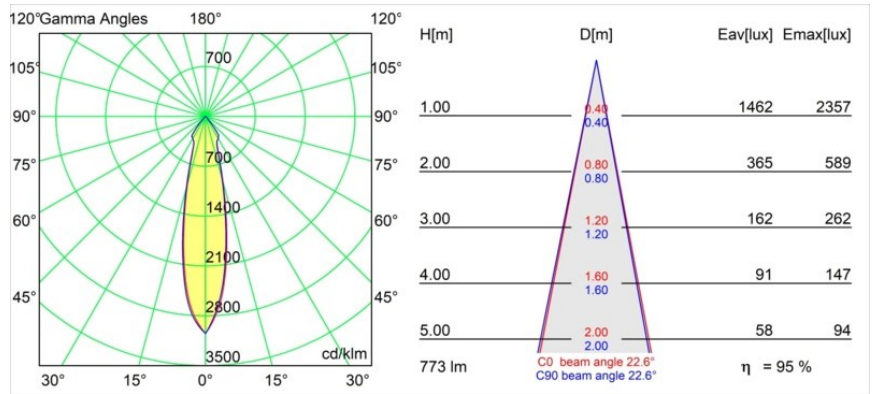

**Specifications**

Material	12472309
Light Source Type	LED
LED Type	BRIDGELUX V8G8
LED technology	LED COB
CRI	Min. 90
Colour Temperature	3000K
Lifetime	L80B10 @50,000 Hours
Lamp Included	Yes
Number of Light Sources	1
CIE flux code	93 98 100 100 95
Binning (SDCM)	2
Light Direction	Down
Optic	Reflector
Measured beam angle (°)	23.0
Input Voltage	Constant Current Driver Required
Electrical Class	III
IP Rating	55
Glow wire rating (°C)	960
Indoor/Outdoor	Indoor
Application	Ceiling, Wall
Mounting	Recessed
Cut-out size (mm)	ø70
Mounting depth (mm)	100.0
Adjustability	Not Applicable
Distance to Lighted Object (m)	0,1
Primary Colour & Primary Finish	White, Structure
Gross weight (g)	345.0
Drive current (mA)	350      500      700
Min. forward voltage (Vf)	13,2      13,7      14,2
Max. forward voltage (Vf)	15,0      15,4      16,0
Connected load (W)	5,0      7,2      10,6
Luminous flux per lamp (lm)	550      738      949
Efficacy (lm/W)	110      102      89
Glare rating	17      18      19

---

Remark

- 3500K on request
-

**TM30 & CRI diagram**

**Light distribution & beam diagram**

**Decorative Accessories**

- 12500032** Mask Smart 82 1x Black Structure
- 12500009** Mask Smart 82 1x White Structure
- 12500046** Mask Smart 82 1x Gold Matt
- 12500015** Mask Smart 82 1x Champagne Brushed
- 12500014** Mask Smart 82 1x Bronze Brushed
- 12500043** Mask Smart 82 1x Black Brushed
- 12500016** Mask Smart 82 1x Silver Bronze Brushed