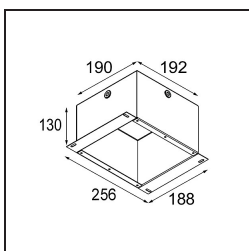

Installatie Accessoires

- **10889830** Installation Housing 192x190x130