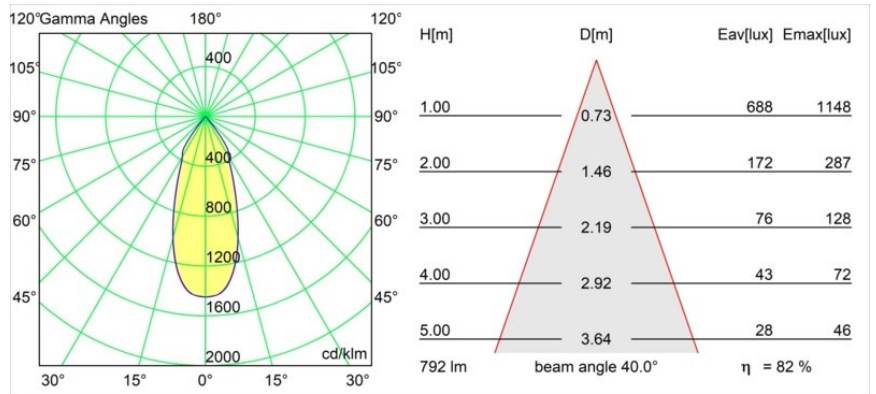

Light distribution & beam diagram