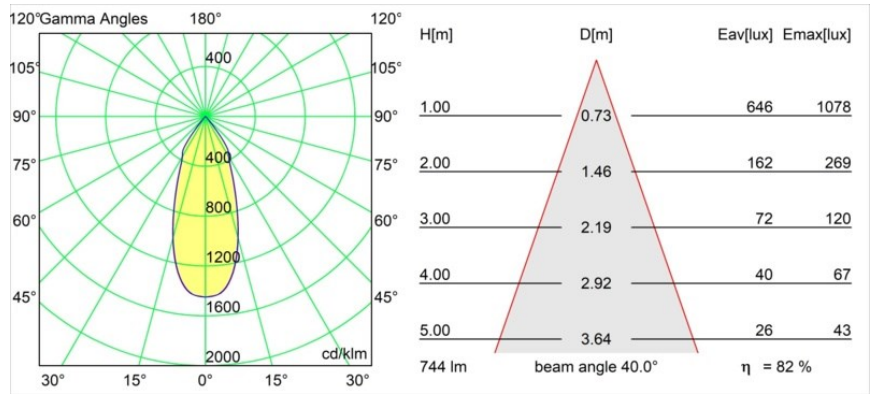

Light distribution & beam diagram