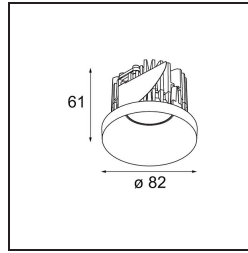

Date
Customer
Project
Type

*Smart Kup Recessed 82 lx IP55 LED 2700K Flood DE Black Structure*

**Specifications**

Material	12472132
Light Source Type	LED
LED Type	BRIDGELUX V8G8
LED technology	LED COB
CRI	Min. 90
Colour Temperature	2700K
Lifetime	L80B20 @50,000 Hours
Lamp Included	Yes
Number of Light Sources	1
Binning (SDCM)	2
Light Direction	Down
Optic	Reflector
Measured beam angle (°)	40.0
Input Voltage	Constant Current Driver Required
Electrical Class	III
IP Rating	55
Glow wire rating (°C)	960
Indoor/Outdoor	Indoor
Application	Ceiling, Wall
Mounting	Recessed
Cut-out size (mm)	ø70
Mounting depth (mm)	100.0
Adjustability	Not Applicable
Distance to Lighted Object (m)	0,1
Primary Colour & Primary Finish	Black, Structure
Gross weight (g)	345.0
Drive current (mA)	350      500      700
Min. forward voltage (Vf)	13,2      13,7      14,2
Max. forward voltage (Vf)	15,0      15,4      16,0
Connected load (W)	5,0      7,2      10,6
Delivered lumens (lm)	455      612      786
Efficacy (lm/W)	91      85      74
Glare rating	14      15      17
Remark	• 3500K on request