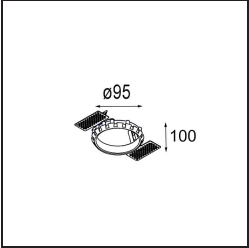

Date
Customer
Project
Type

*Smart Kup Recessed 82 lx IP55 LED 2700K Flood DE Black Structure*

**Specifications**

Material	12472132
Light Source Type	LED
LED Type	BRIDGELUX V8G8
LED technology	LED COB
CRI	Min. 90
Colour Temperature	2700K
Lifetime	L80B20 @50,000 Hours
Lamp Included	Yes
Number of Light Sources	1
Binning (SDCM)	2
Light Direction	Down
Optic	Reflector
Measured beam angle (°)	40.0
Input Voltage	Constant Current Driver Required
Electrical Class	III
IP Rating	55
Glow wire rating (°C)	960
Indoor/Outdoor	Indoor
Application	Ceiling, Wall
Mounting	Recessed
Cut-out size (mm)	ø70
Mounting depth (mm)	100.0
Adjustability	Not Applicable
Distance to Lighted Object (m)	0,1
Primary Colour & Primary Finish	Black, Structure
Gross weight (g)	345.0
Drive current (mA)	350      500      700
Min. forward voltage (Vf)	13,2      13,7      14,2
Max. forward voltage (Vf)	15,0      15,4      16,0
Connected load (W)	5,0      7,2      10,6
Delivered lumens (lm)	455      612      786
Efficacy (lm/W)	91      85      74
Glare rating	14      15      17
Remark	• 3500K on request

**Installation Accessories**

- 10889830** Installation Housing 192x190x130

- 12290130** Plaster Kit 190X190 - 70 1x

**12291030** Plaster Kit 210x190 - 70 2x

**12500230** Ring Recessed 82 1x

Choose a required accessory