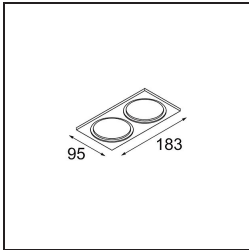

Date
Customer
Project
Type

*Smart Kup Recessed 82 lx IP55 LED 2700K Flood DE Black Structure*

**Specifications**

Material	12472132
Light Source Type	LED
LED Type	BRIDGELUX V8G8
LED technology	LED COB
CRI	Min. 90
Colour Temperature	2700K
Lifetime	L80B20 @50,000 Hours
Lamp Included	Yes
Number of Light Sources	1
Binning (SDCM)	2
Light Direction	Down
Optic	Reflector
Measured beam angle (°)	40.0
Input Voltage	Constant Current Driver Required
Electrical Class	III
IP Rating	55
Glow wire rating (°C)	960
Indoor/Outdoor	Indoor
Application	Ceiling, Wall
Mounting	Recessed
Cut-out size (mm)	ø70
Mounting depth (mm)	100.0
Adjustability	Not Applicable
Distance to Lighted Object (m)	0,1
Primary Colour & Primary Finish	Black, Structure
Gross weight (g)	345.0
Drive current (mA)	350      500      700
Min. forward voltage (Vf)	13,2      13,7      14,2
Max. forward voltage (Vf)	15,0      15,4      16,0
Connected load (W)	5,0      7,2      10,6
Delivered lumens (lm)	455      612      786
Efficacy (lm/W)	91      85      74
Glare rating	14      15      17
Remark	• 3500K on request

**TM30 & CRI diagram**

**Light distribution & beam diagram**

**Decorative Accessories**

- 12500032** Mask Smart 82 1x Black Structure
- 12500009** Mask Smart 82 1x White Structure
- 12500046** Mask Smart 82 1x Gold Matt
- 12500015** Mask Smart 82 1x Champagne Brushed
- 12500014** Mask Smart 82 1x Bronze Brushed
- 12500043** Mask Smart 82 1x Black Brushed
- 12500016** Mask Smart 82 1x Silver Bronze Brushed
- 12500045** FFD\_Smart Mask 82 1x Gold Brushed