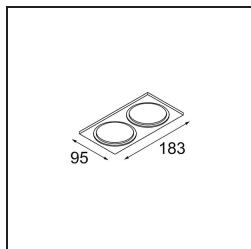

Date
Customer
Project
Type

Smart Kup Recessed 82 lx IP55 LED 2700K Flood DE Black Structure

Specifications

Material	12472132
Light Source Type	LED
LED Type	BRIDGELUX V8G8
LED technology	LED COB
CRI	Min. 90
Colour Temperature	2700K
Lifetime	L80B10 @50,000 Hours
Lamp Included	Yes
Number of Light Sources	1
Binning (SDCM)	2
Light Direction	Down
Optic	Reflector
Measured beam angle (°)	40.0
Input Voltage	Constant Current Driver Required
Electrical Class	III
IP Rating	55
Glow wire rating (°C)	960
Indoor/Outdoor	Indoor
Application	Ceiling, Wall
Mounting	Recessed
Cut-out size (mm)	ø70
Mounting depth (mm)	100.0
Adjustability	Not Applicable
Distance to Lighted Object (m)	0,1
Primary Colour & Primary Finish	Black, Structure
Gross weight (g)	345.0
Drive current (mA)	350 500 700
Min. forward voltage (Vf)	13,2 13,7 14,2
Max. forward voltage (Vf)	15,0 15,4 16,0
Connected load (W)	5,0 7,2 10,6
Delivered lumens (lm)	455 612 786
Efficacy (lm/W)	91 85 74
Glare rating	14 15 17
Remark	• 3500K on request

TM30 & CRI diagram

Light distribution & beam diagram

Decorative Accessories

- 12500032** Mask Smart 82 1x Black Structure
- 12500009** Mask Smart 82 1x White Structure
- 12500046** Mask Smart 82 1x Gold Matt
- 12500015** Mask Smart 82 1x Champagne Brushed
- 12500014** Mask Smart 82 1x Bronze Brushed
- 12500043** Mask Smart 82 1x Black Brushed
- 12500016** Mask Smart 82 1x Silver Bronze Brushed
- 12500045** FFD_Smart Mask 82 1x Gold Brushed