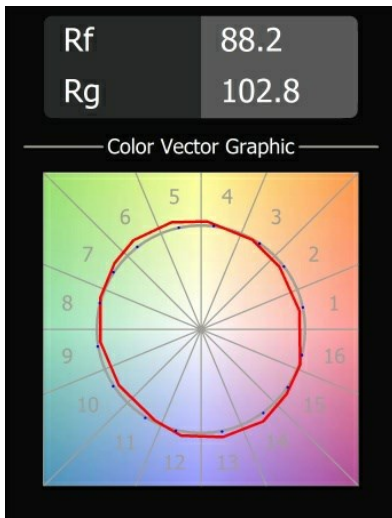

TM30 & CRI diagram