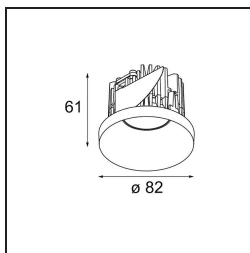

Date
Customer
Project
Type

*Smart Kup Recessed 82 lx IP55 LED 2700K Flood DE Black Structure*

**Specifications**

Material	12472132
Light Source Type	LED
LED Type	BRIDGELUX V8G8
LED technology	LED COB
CRI	Min. 90
Colour Temperature	2700K
Lifetime	L80B20 @50,000 Hours
Lamp Included	Yes
Number of Light Sources	1
Binning (SDCM)	2
Light Direction	Down
Optic	Reflector
Measured beam angle (°)	40.0
Input Voltage	Constant Current Driver Required
Electrical Class	III
IP Rating	55
Glow wire rating (°C)	960
Indoor/Outdoor	Indoor
Application	Ceiling, Wall
Mounting	Recessed
Cut-out size (mm)	ø70
Mounting depth (mm)	100.0
Adjustability	Not Applicable
Distance to Lighted Object (m)	0,1
Primary Colour & Primary Finish	Black, Structure
Gross weight (g)	345.0
Drive current (mA)	350      500      700
Min. forward voltage (Vf)	13,2      13,7      14,2
Max. forward voltage (Vf)	15,0      15,4      16,0
Connected load (W)	5,0      7,2      10,6
Delivered lumens (lm)	455      612      786
Efficacy (lm/W)	91      85      74
Glare rating	14      15      17
Remark	• 3500K on request