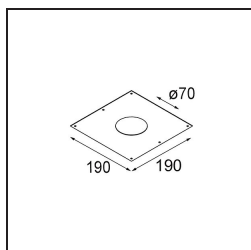

- **12290130** Plaster Kit 190X190 - 70 1x