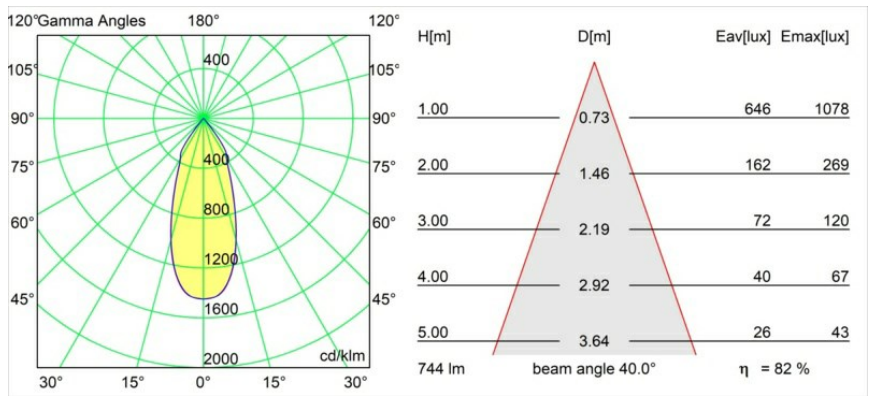

Light distribution & beam diagram