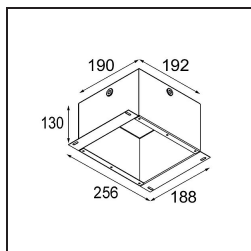

Installation Accessories

- **10889830** Installation Housing 192x190x130