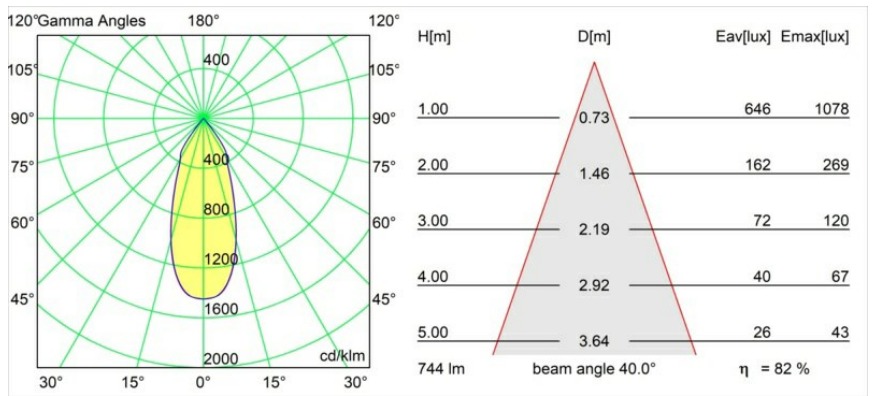

Light distribution & beam diagram