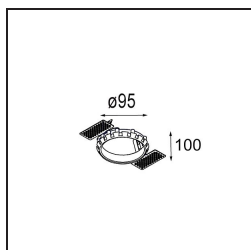

Date
Customer
Project
Type

Smart Kup Recessed 82 lx IP55 LED 2700K Flood DE Black Structure

Specifications

Material	12472132
Light Source Type	LED
LED Type	BRIDGELUX V8G8
LED technology	LED COB
CRI	Min. 90
Colour Temperature	2700K
Lifetime	L80B10 @50,000 Hours
Lamp Included	Yes
Number of Light Sources	1
Binning (SDCM)	2
Light Direction	Down
Optic	Reflector
Measured beam angle (°)	40.0
Input Voltage	Constant Current Driver Required
Electrical Class	III
IP Rating	55
Glow wire rating (°C)	960
Indoor/Outdoor	Indoor
Application	Ceiling, Wall
Mounting	Recessed
Cut-out size (mm)	ø70
Mounting depth (mm)	100.0
Adjustability	Not Applicable
Distance to Lighted Object (m)	0,1
Primary Colour & Primary Finish	Black, Structure
Gross weight (g)	345.0
Drive current (mA)	350 500 700
Min. forward voltage (Vf)	13,2 13,7 14,2
Max. forward voltage (Vf)	15,0 15,4 16,0
Connected load (W)	5,0 7,2 10,6
Delivered lumens (lm)	455 612 786
Efficacy (lm/W)	91 85 74
Glare rating	14 15 17
Remark	• 3500K on request

Installation Accessories

- 10889830** Installation Housing 192x190x130

- 12290130** Plaster Kit 190X190 - 70 1x

12291030 Plaster Kit 210x190 - 70 2x

12500230 Ring Recessed 82 1x

Choose a required accessory