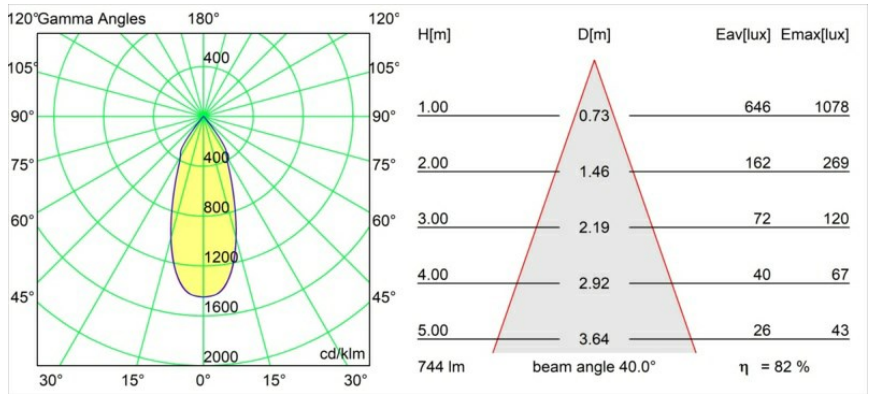

Light distribution & beam diagram