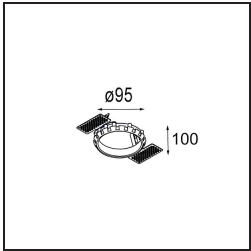

Date
Customer
Project
Type

*Smart Kup Recessed 82 lx IP55 LED 2700K Flood DE Black Structure*

**Specifications**

Material	12472132
Light Source Type	LED
LED Type	BRIDGELUX V8G8
LED technology	LED COB
CRI	Min. 90
Colour Temperature	2700K
Lifetime	L80B20 @50,000 Hours
Lamp Included	Yes
Number of Light Sources	1
Binning (SDCM)	2
Light Direction	Down
Optic	Reflector
Measured beam angle (°)	40.0
Input Voltage	Constant Current Driver Required
Electrical Class	III
IP Rating	55
Glow wire rating (°C)	960
Indoor/Outdoor	Indoor
Application	Ceiling, Wall
Mounting	Recessed
Cut-out size (mm)	ø70
Mounting depth (mm)	100.0
Adjustability	Not Applicable
Distance to Lighted Object (m)	0,1
Primary Colour & Primary Finish	Black, Structure
Gross weight (g)	345.0
Drive current (mA)	350      500      700
Min. forward voltage (Vf)	13,2      13,7      14,2
Max. forward voltage (Vf)	15,0      15,4      16,0
Connected load (W)	5,0      7,2      10,6
Delivered lumens (lm)	455      612      786
Efficacy (lm/W)	91      85      74
Glare rating	14      15      17
Remark	• 3500K on request

**Installation Accessories**

- 10889830** Installation Housing 192x190x130

- 12290130** Plaster Kit 190X190 - 70 1x

**12291030** Plaster Kit 210x190 - 70 2x

**12500230** Ring Recessed 82 1x

Choose a required accessory