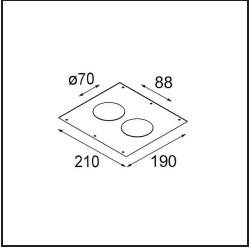

12291030 Plaster Kit 210x190 - 70 2x