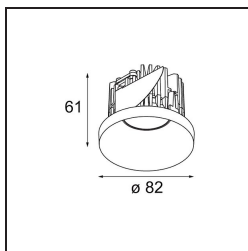

Date
Customer
Project
Type

Smart Kup Recessed 82 lx IP55 LED 2700K Flood DE Black Structure

Specifications

Material	12472132
Light Source Type	LED
LED Type	BRIDGELUX V8G8
LED technology	LED COB
CRI	Min. 90
Colour Temperature	2700K
Lifetime	L80B10 @50,000 Hours
Lamp Included	Yes
Number of Light Sources	1
Binning (SDCM)	2
Light Direction	Down
Optic	Reflector
Measured beam angle (°)	40.0
Input Voltage	Constant Current Driver Required
Electrical Class	III
IP Rating	55
Glow wire rating (°C)	960
Indoor/Outdoor	Indoor
Application	Ceiling, Wall
Mounting	Recessed
Cut-out size (mm)	ø70
Mounting depth (mm)	100.0
Adjustability	Not Applicable
Distance to Lighted Object (m)	0,1
Primary Colour & Primary Finish	Black, Structure
Gross weight (g)	345.0
Drive current (mA)	350 500 700
Min. forward voltage (Vf)	13,2 13,7 14,2
Max. forward voltage (Vf)	15,0 15,4 16,0
Connected load (W)	5,0 7,2 10,6
Delivered lumens (lm)	455 612 786
Efficacy (lm/W)	91 85 74
Glare rating	14 15 17
Remark	• 3500K on request