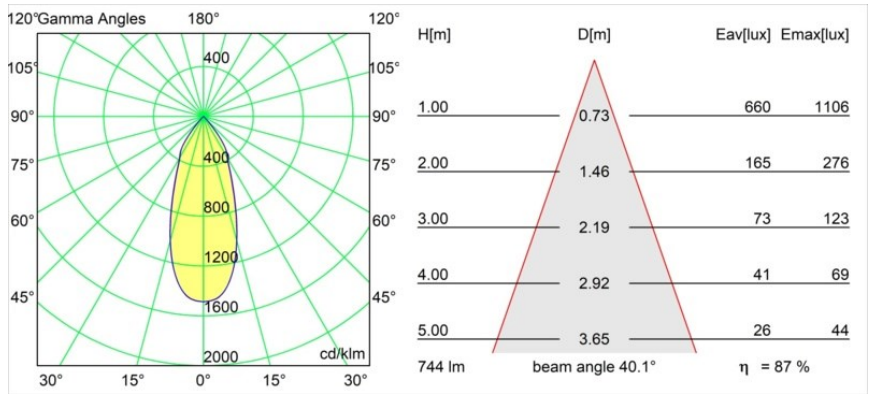

Light distribution & beam diagram