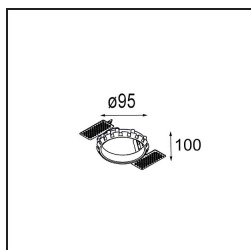

Accessori Installazione

- 10889830** Installation Housing 192x190x130

- 12290130** Plaster Kit 190X190 - 70 1x

12291030 Plaster Kit 210x190 - 70 2x

12500230 Ring Recessed 82 1x

Choose a required accessory