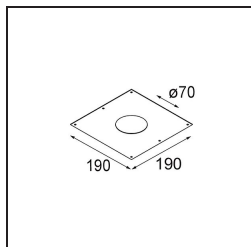

- **12290130** Plaster Kit 190X190 - 70 1x