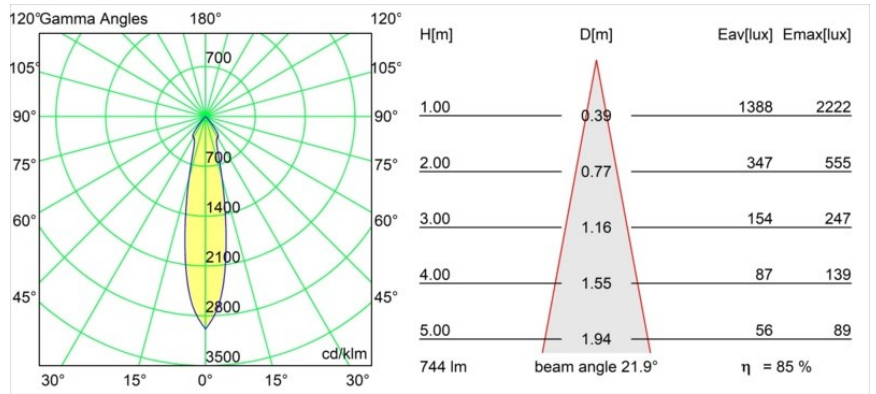

Light distribution & beam diagram