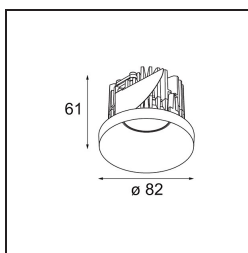

Date
Customer
Project
Type

*Smart Kup Recessed 82 1x IP55 LED 2700K Medium DE Gold Matt*

**Specifications**

Material	12472046
Light Source Type	LED
LED Type	BRIDGELUX V8G8
LED technology	LED COB
CRI	Min. 90
Colour Temperature	2700K
Lifetime	L80B10 @50,000 Hours
Lamp Included	Yes
Number of Light Sources	1
Binning (SDCM)	2
Light Direction	Down
Optic	Reflector
Measured beam angle (°)	22.0
Input Voltage	Constant Current Driver Required
Electrical Class	III
IP Rating	55
Glow wire rating (°C)	960
Indoor/Outdoor	Indoor
Application	Ceiling, Wall
Mounting	Recessed
Cut-out size (mm)	ø70
Mounting depth (mm)	100.0
Adjustability	Not Applicable
Distance to Lighted Object (m)	0,1
Primary Colour & Primary Finish	Gold, Matt
Gross weight (g)	345.0
Drive current (mA)	350      500      700
Min. forward voltage (Vf)	13,2      13,7      14,2
Max. forward voltage (Vf)	15,0      15,4      16,0
Connected load (W)	5,0      7,2      10,6
Luminous flux per lamp (lm)	473      635      816
Efficacy (lm/W)	95      88      77
Glare rating	14      15      17
Remark	• 3500K on request