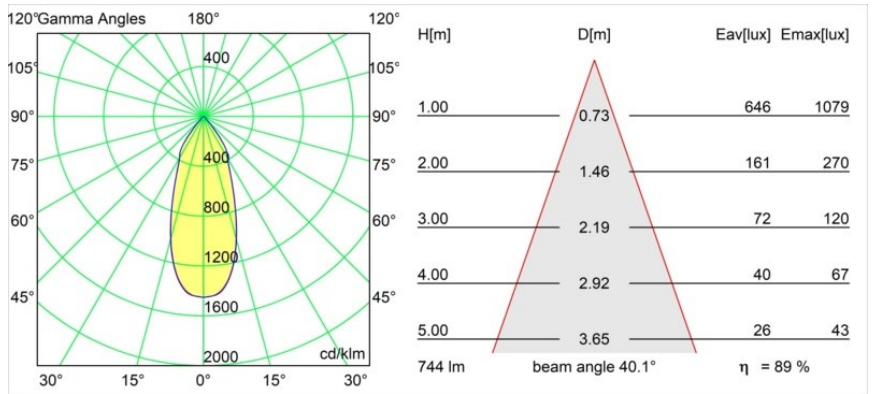

---

Remark

- 3500K su richiesta
-

**TM30 & CRI diagram**

**Light distribution & beam diagram**

Diagrams

**Accessori Decorativi**

- 12500032** Mask Smart 82 1x Black Structure
- 12500009** Mask Smart 82 1x White Structure
- 12500046** Mask Smart 82 1x Gold Matt
- 12500015** Mask Smart 82 1x Champagne Brushed
- 12500014** Mask Smart 82 1x Bronze Brushed
- 12500043** Mask Smart 82 1x Black Brushed
- 12500016** Mask Smart 82 1x Silver Bronze Brushed