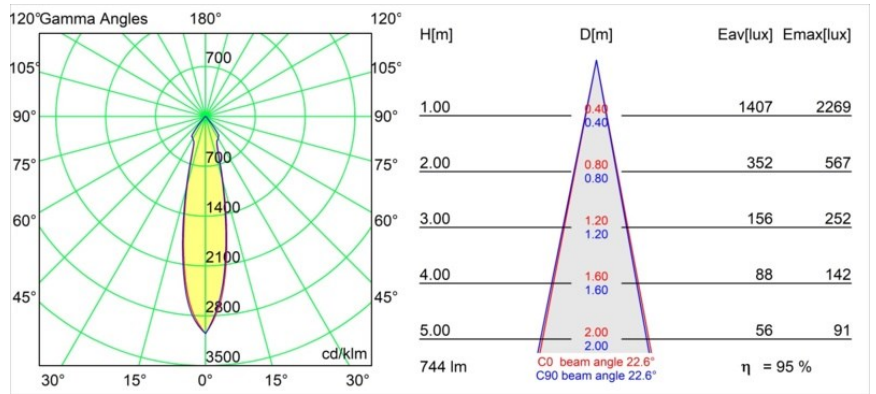

Light distribution & beam diagram