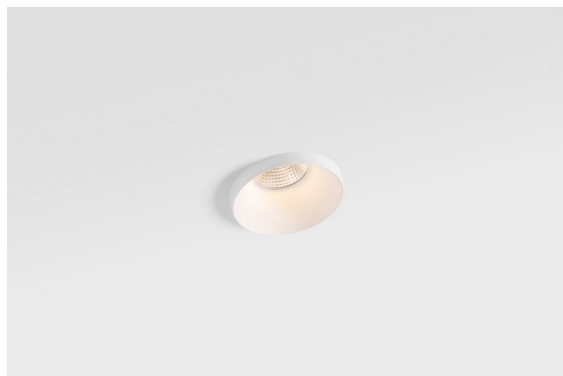

Date
Customer
Project
Type

Smart Kup Recessed 82 1x IP55 LED 2700K Medium DE White Structure

The 3 original designs, Smart Kup, Lotis and Cake still manage to steal the hearts of interior designers. And this goes for the entire Smart family. Smart's accessibility and extreme versatility are arguably fit for any expression. Mix and match accent lighting, up and downlight, fixed or adjustable, a mosaic of shapes, sizes, colours and mounting options, and create a playful installation.

Specifications

Material	12472009
Light Source Type	LED
LED Type	BRIDGELUX V8G8
LED technology	LED COB
CRI	Min. 90
Colour Temperature	2700K
Lifetime	L80B10 @50,000 Hours
Lamp Included	Yes
Number of Light Sources	1
Binning (SDCM)	2
Light Direction	Down
Optic	Reflector
Measured beam angle (°)	23.0
Input Voltage	Constant Current Driver Required
Electrical Class	III
IP Rating	55
Glow wire rating (°C)	960
Indoor/Outdoor	Indoor
Application	Ceiling, Wall
Mounting	Recessed
Cut-out size (mm)	ø70
Mounting depth (mm)	100.0
Adjustability	Not Applicable
Distance to Lighted Object (m)	0,1
Primary Colour & Primary Finish	White, Structure
Gross weight (g)	345.0
Drive current (mA)	350 500 700
Min. forward voltage (Vf)	13,2 13,7 14,2
Max. forward voltage (Vf)	15,0 15,4 16,0
Connected load (W)	5,0 7,2 10,6
Luminous flux per lamp (lm)	529 710 912
Efficacy (lm/W)	106 99 86
Glare rating	16 17 19
Remark	• 3500K on request

TM30 & CRI diagram

Light distribution & beam diagram

Decorative Accessories

- 12500032** Mask Smart 82 1x Black Structure
- 12500009** Mask Smart 82 1x White Structure
- 12500046** Mask Smart 82 1x Gold Matt
- 12500015** Mask Smart 82 1x Champagne Brushed
- 12500014** Mask Smart 82 1x Bronze Brushed
- 12500043** Mask Smart 82 1x Black Brushed
- 12500016** Mask Smart 82 1x Silver Bronze Brushed