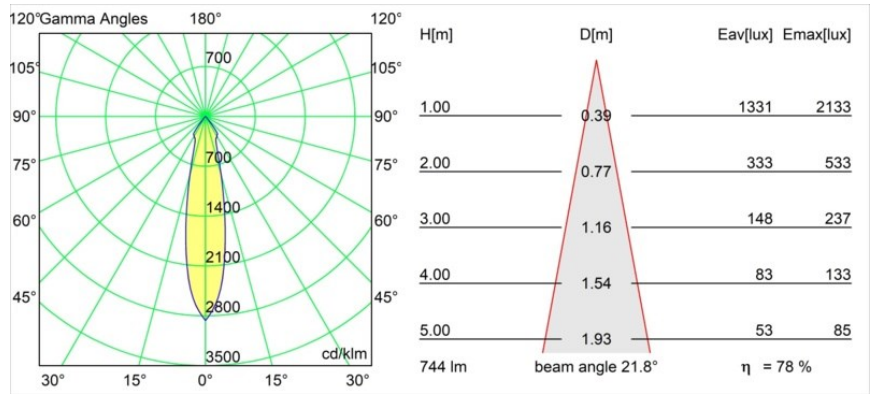

Light distribution & beam diagram