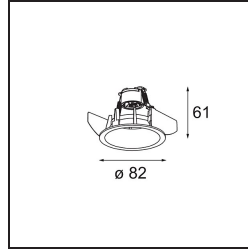

---

*Smart Lotis Recessed 82 lx For Tube/Box GU10 Gold Matt*

**Specifications**

Material	12450246
Light Source Type	GU10
Lamp Included	No
Number of Light Sources	1
Light Direction	Down
Optic	Reflector
Input Voltage	230V
Electrical Class	I
IP Rating	20
Glow wire rating (°C)	960
Indoor/Outdoor	Indoor
Application	Ceiling, Wall
Mounting	Recessed
Adjustability	Not Applicable
Distance to Lighted Object (m)	0,1
Primary Colour & Primary Finish	Gold, Matt
Gross weight (g)	120.0

**Light distribution & beam diagram**