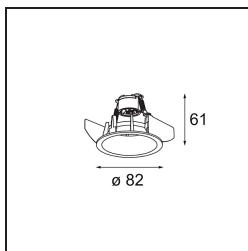

---

*Smart Lotis Recessed 82 1x For Tube/Box GU10 White Structure*

**Specifications**

Material	12450209
Light Source Type	GU10
Lamp Included	No
Number of Light Sources	1
Light Direction	Down
Optic	Reflector
Input Voltage	230V
Electrical Class	I
IP Rating	20
Glow wire rating (°C)	960
Indoor/Outdoor	Indoor
Application	Ceiling, Wall
Mounting	Recessed
Adjustability	Not Applicable
Distance to Lighted Object (m)	0,1
Primary Colour & Primary Finish	White, Structure
Gross weight (g)	120.0