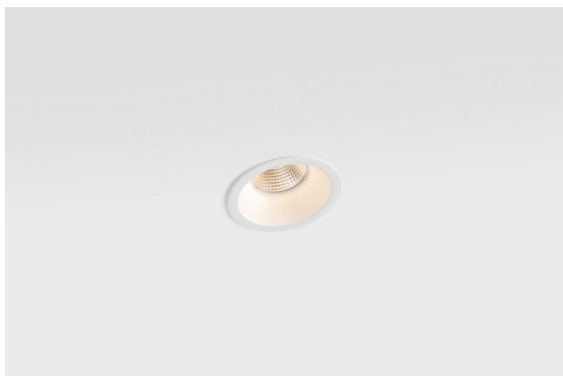

---

*Smart Lotis Recessed 82 1x For Tube/Box GU10 White Structure*

**Specifications**

Material	12450209
Light Source Type	GU10
Lamp Included	No
Number of Light Sources	1
Light Direction	Down
Optic	Reflector
Input Voltage	230V
Electrical Class	I
IP Rating	20
Glow wire rating (°C)	960
Indoor/Outdoor	Indoor
Application	Ceiling, Wall
Mounting	Recessed
Adjustability	Not Applicable
Distance to Lighted Object (m)	0,1
Primary Colour & Primary Finish	White, Structure
Gross weight (g)	120.0

The 3 original designs, Smart Kup, Lotis and Cake still manage to steal the hearts of interior designers. And this goes for the entire Smart family. Smart's accessibility and extreme versatility are arguably fit for any expression. Mix and match accent lighting, up and downlight, fixed or adjustable, a mosaic of shapes, sizes, colours and mounting options, and create a playful installation.